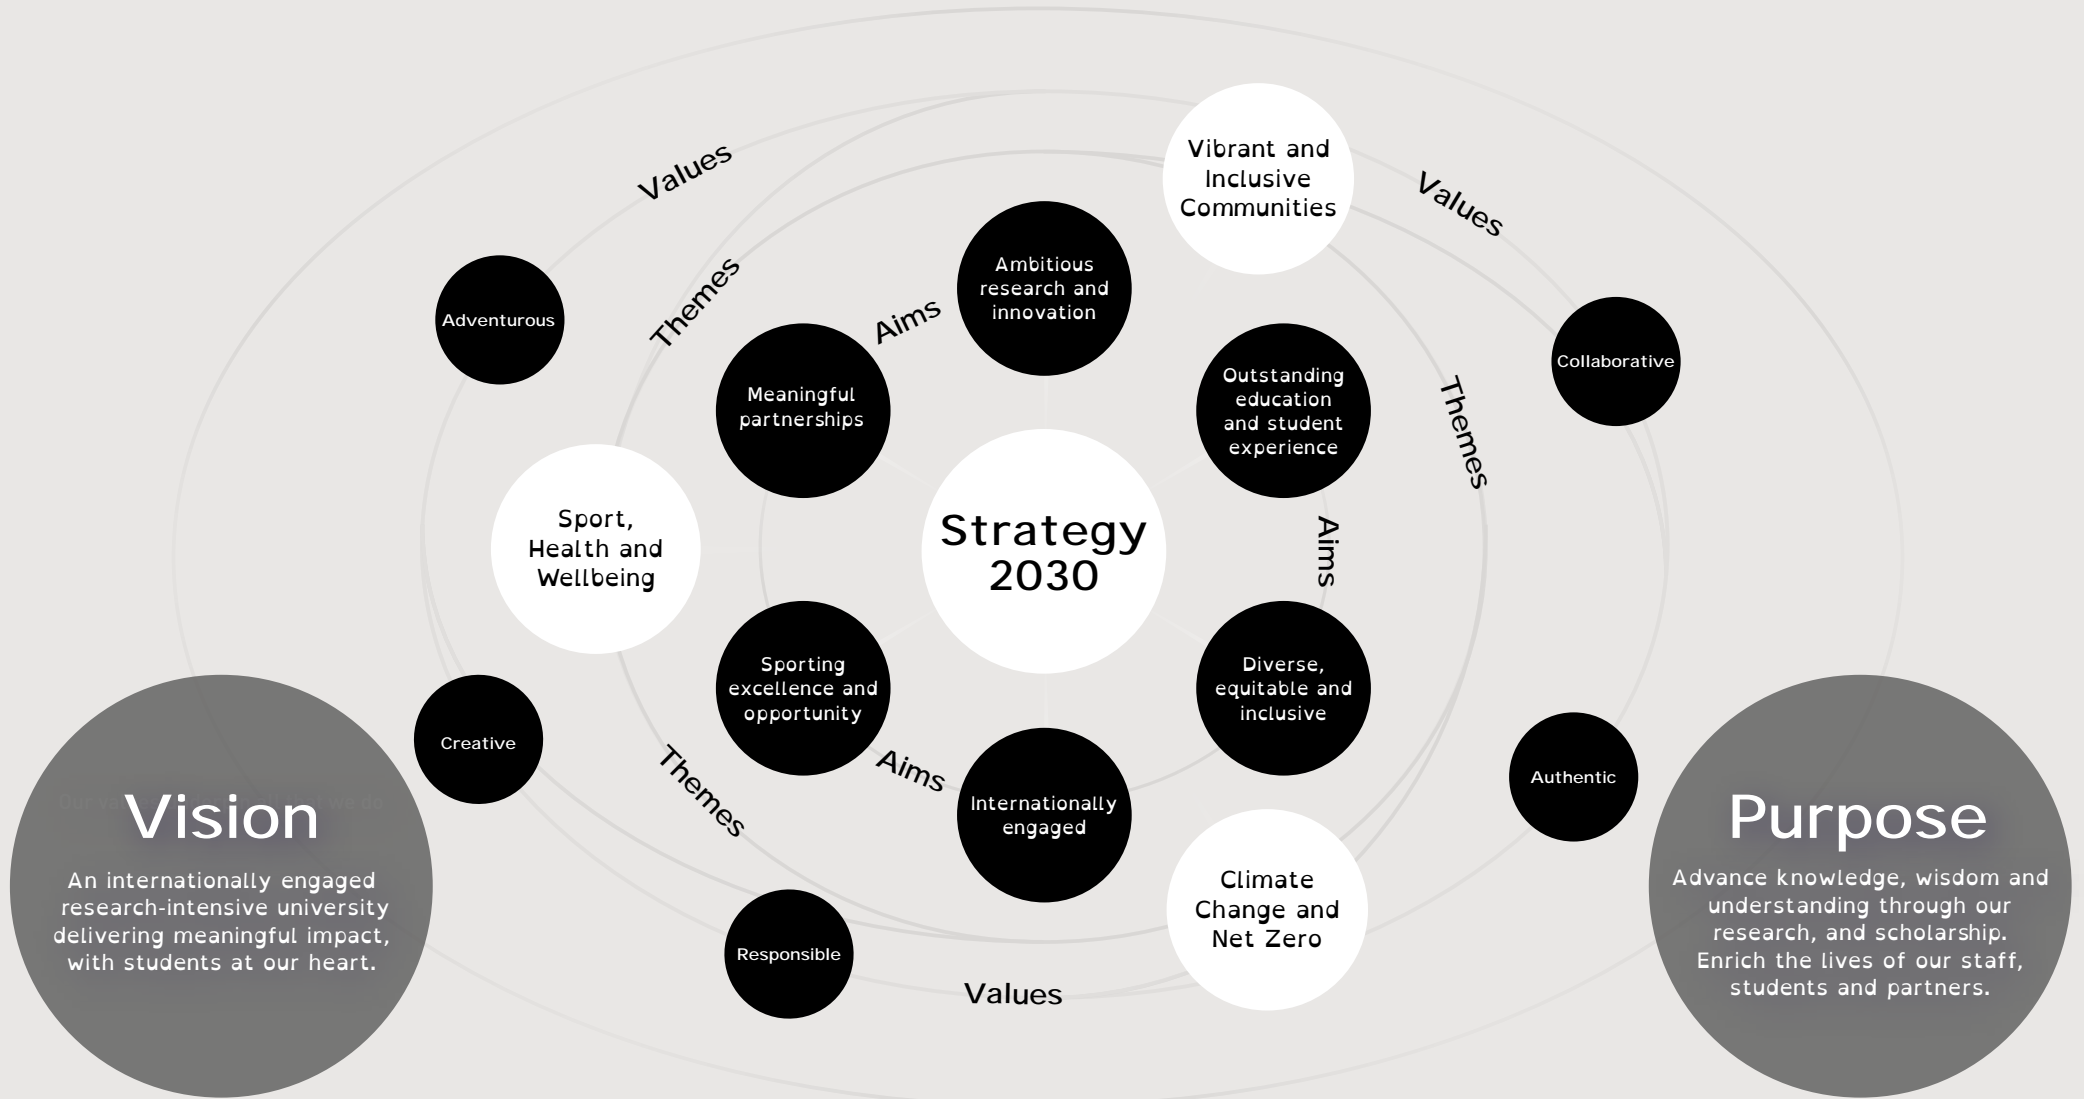

Creating Better Futures. Together

Strategy 2030

Vision
An internationally engaged research-intensive university delivering meaningful impact, with students at our heart.

Purpose
Advance knowledge, wisdom and understanding through our research, and scholarship. Enrich the lives of our staff, students and partners.

Aims

Ambitious research and innovation

Outstanding education and student experience

Diverse, equitable and inclusive

Internationally engaged

Sporting excellence and opportunity

Meaningful partnerships

Themes